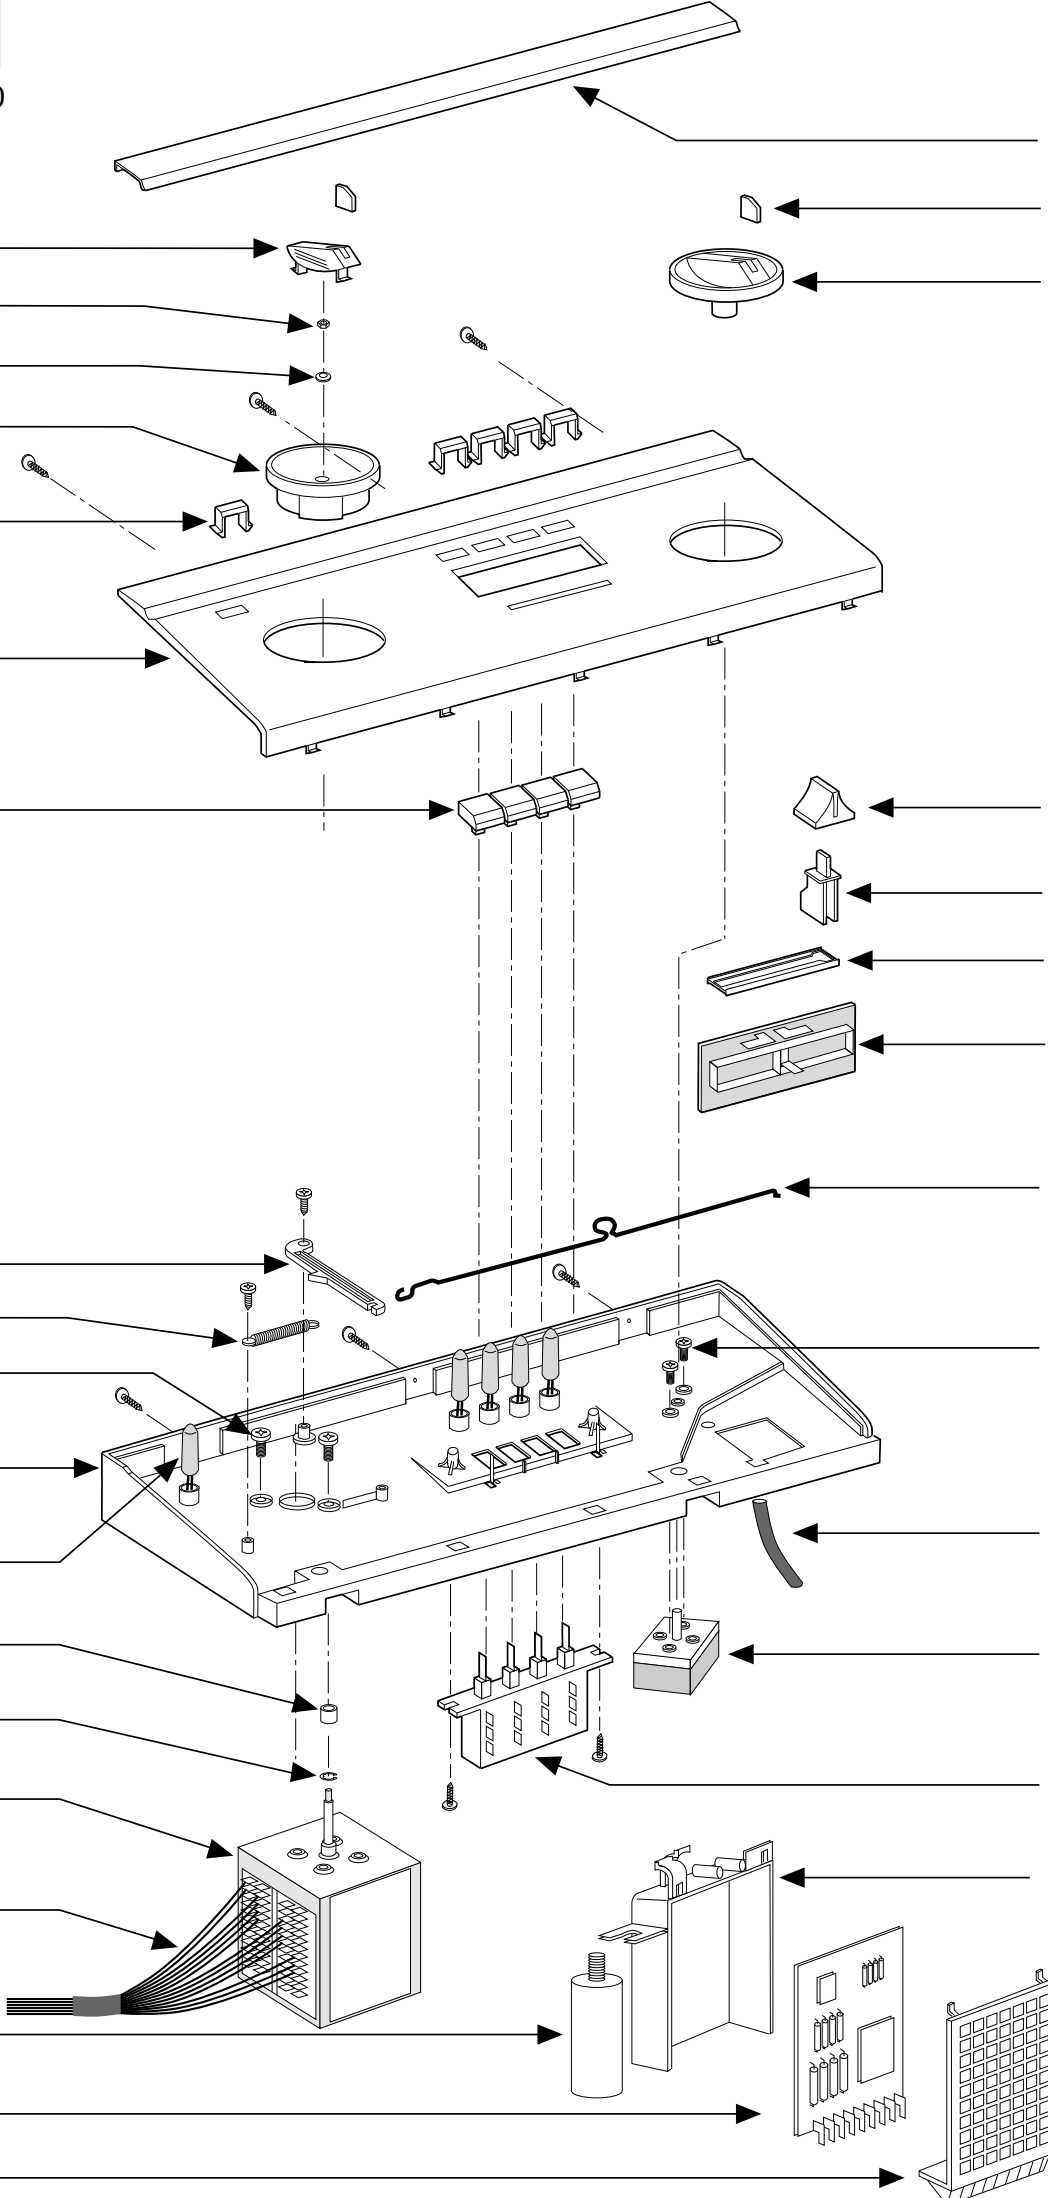

999016306

FRONT. "B" - T40
23/11/98

B110

B017

B018

B120

B280

B050

B160

B260

B250

B015

B150

B010

B011

B009

B030

B040

B004

B340

B520

B320

B400

B300

B450

B440

B430

B420

B290

B016

B240

B210

B020

B350