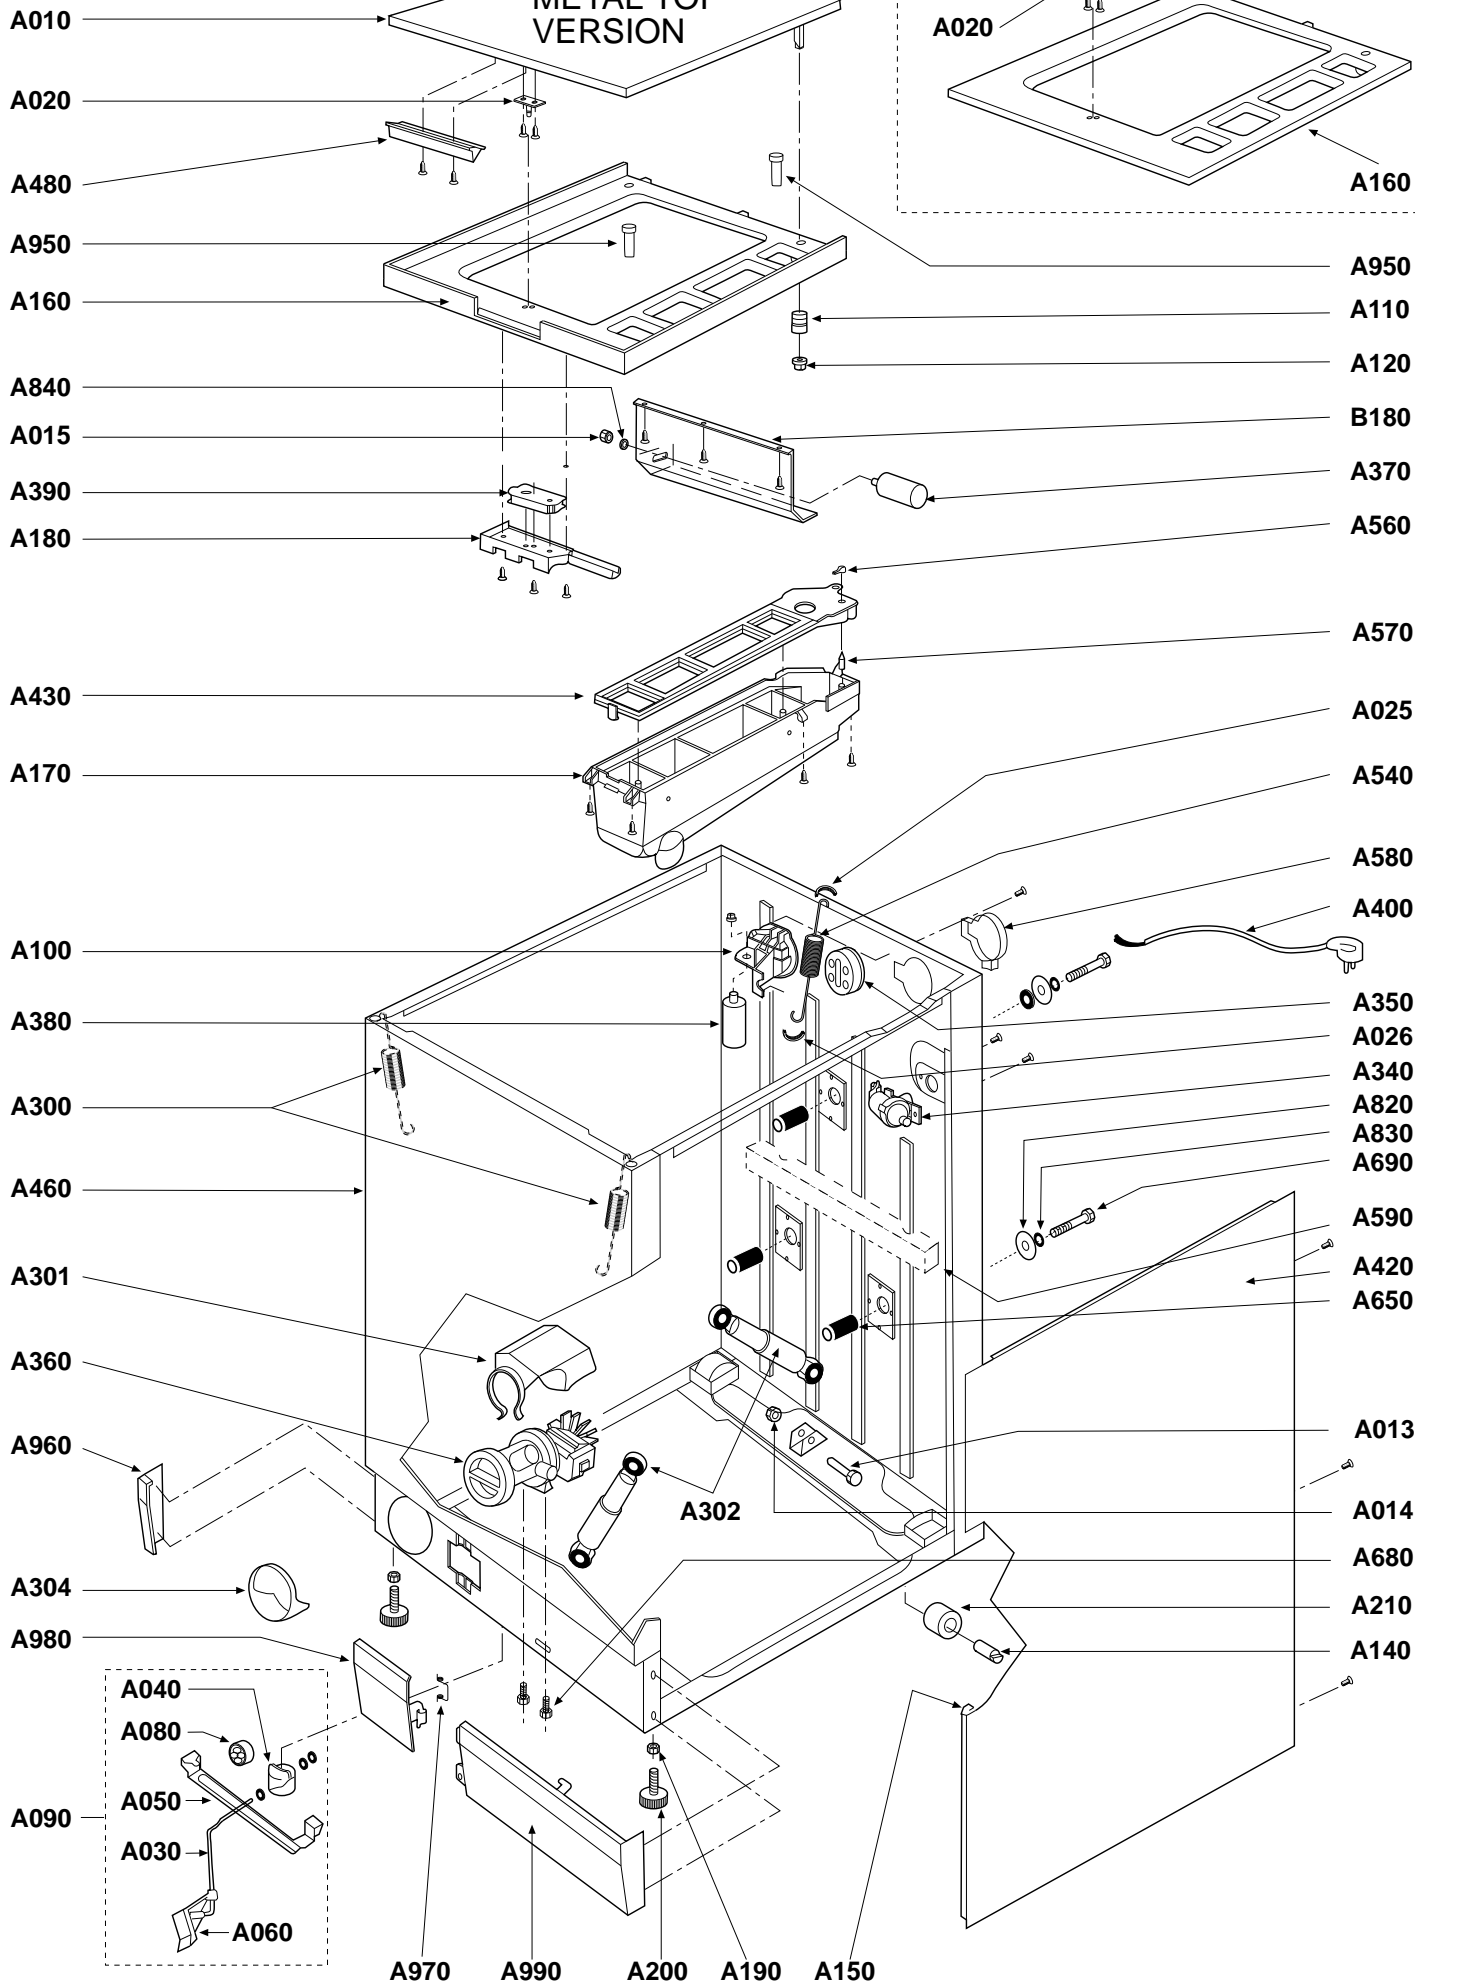

**999016294**

**CABINET T40**  
**HIGH SPIN SPEED**  
800-1000-1200 r.p.m.  
18-11-98

999016306

FRONT. "B" - T40  
23/11/98

B110

B017

B018

B120

B280

B050

B160

B260

B250

B015

B150

B010

B011

B009

B030

B040

B004

B340

B520

B320

# ENAMELLED TUB T40-T45 WITH DOUBLE DOOR