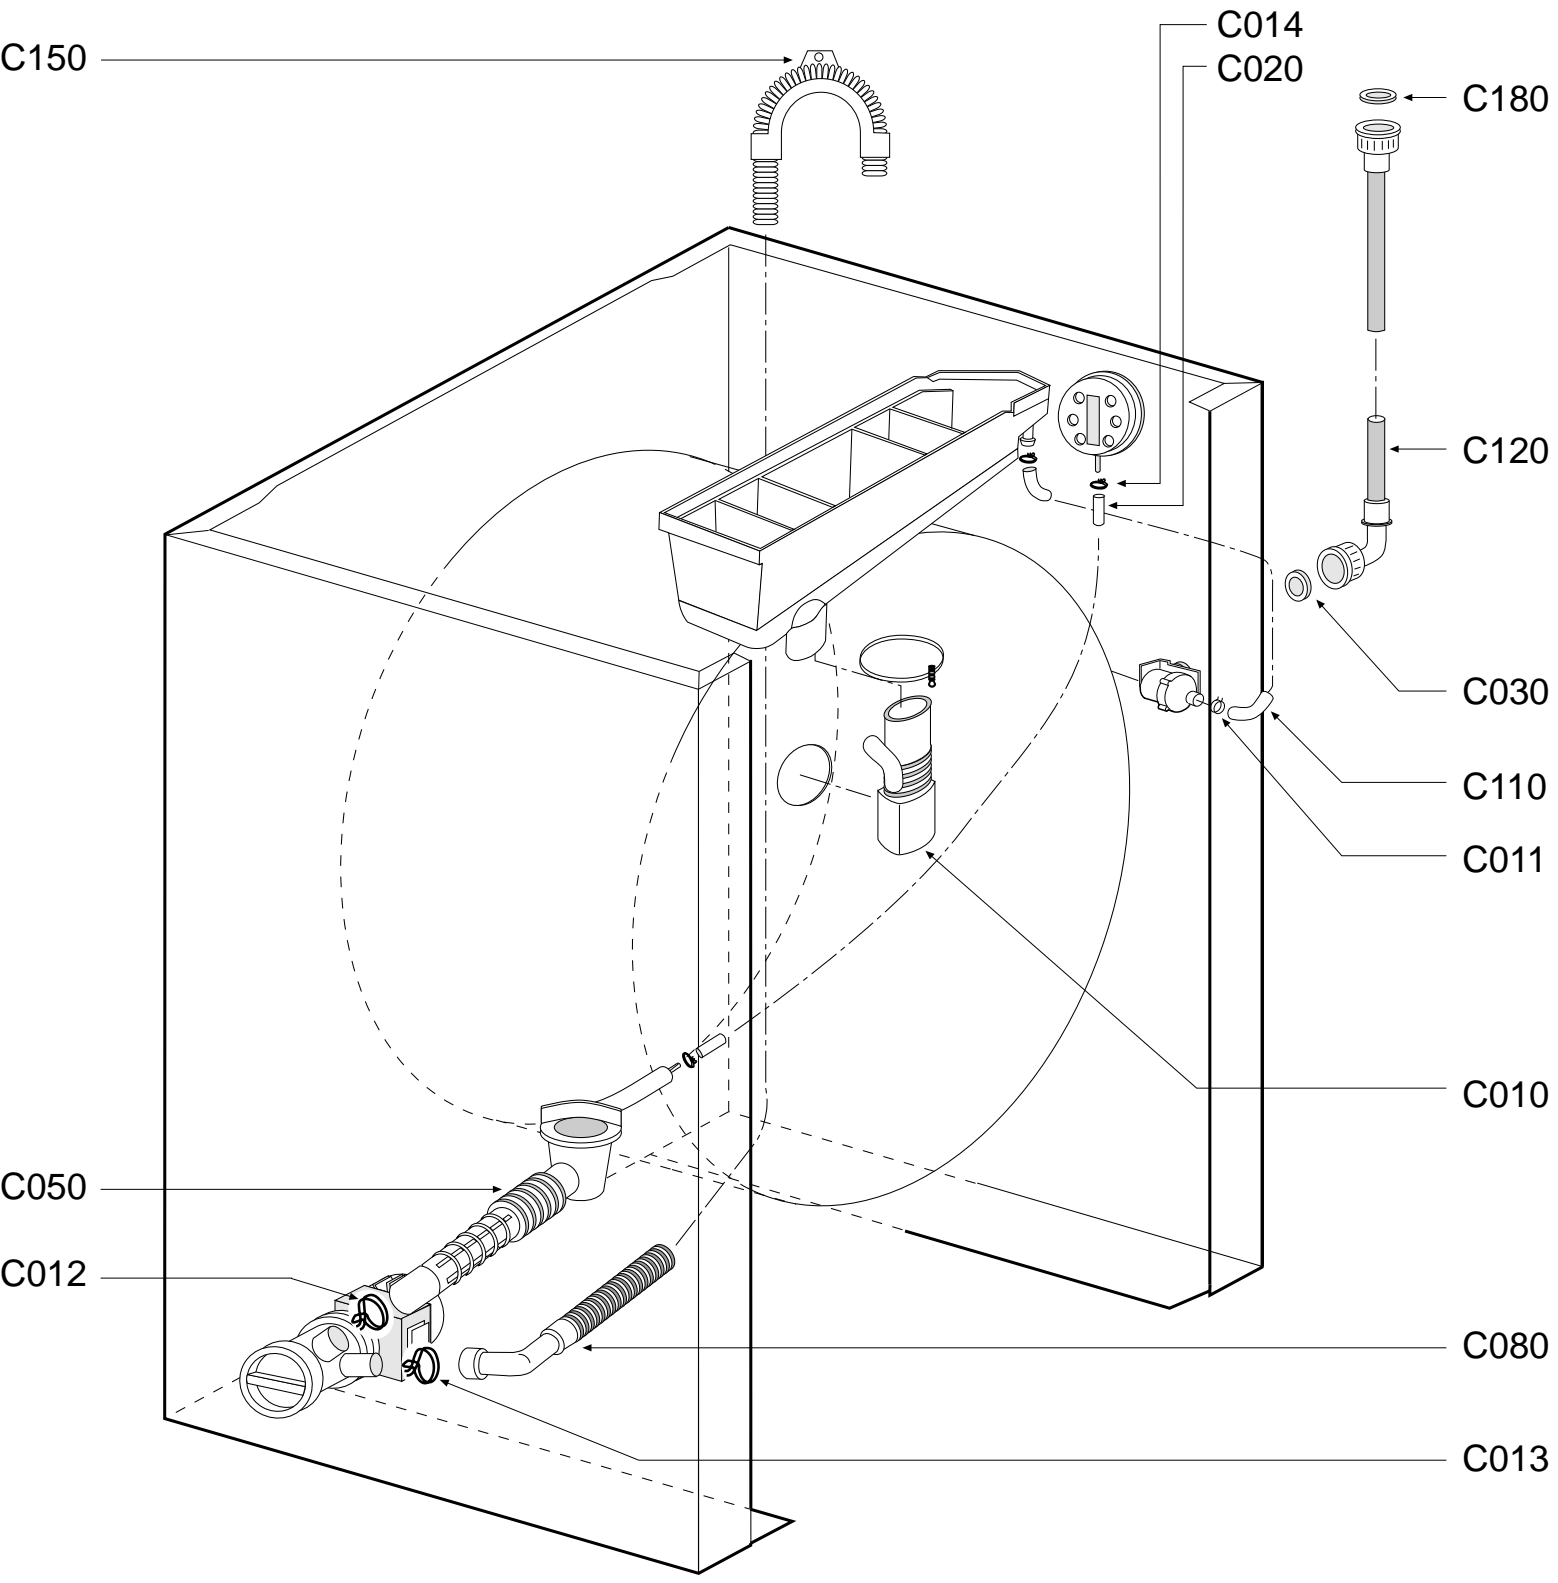

999016331

LBCA T40 - AF - STANDARD
02/12/98